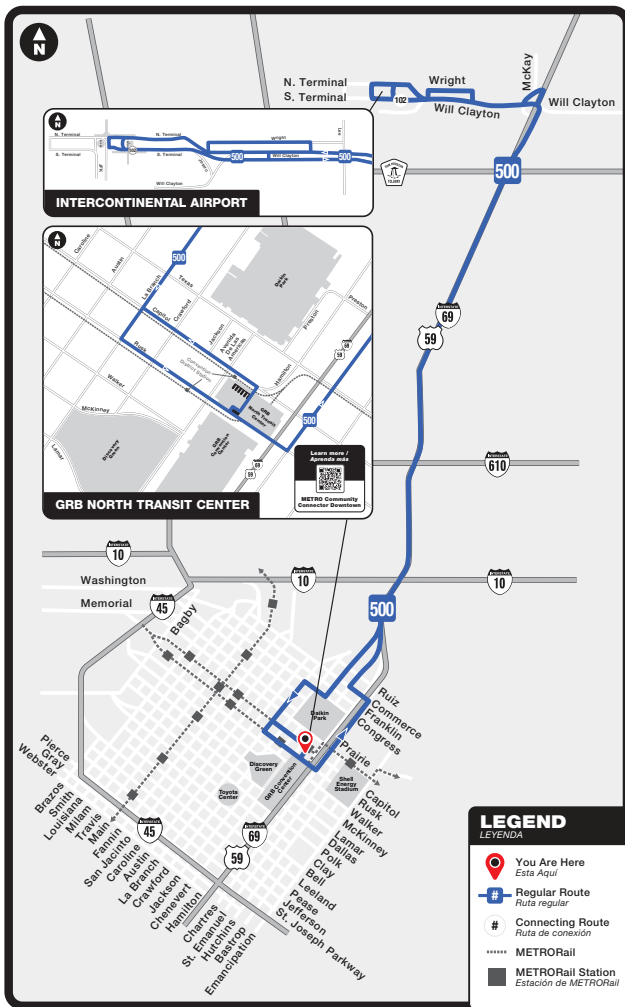

$4.50
Each Way
Cada viaje

500

IAH Downtown Direct

BUS STOP #
13205

Peak*
30 min.

Off-Peak**
30 min.

Service operates 7 days a week / Servicio opera 7 días a la semana

**GRB North
Transit Center**

WAYS TO PAY / FORMAS DE PAGO

- Cash / Efectivo (Exact Change / Cambio exacto)
- METRO Q® Fare Card
- METRO Q Mobile Ticketing

SCAN FOR ROUTE AND SCHEDULE INFORMATION

Escanee para información sobre la ruta y horario

INFORMATION / INFORMACIÓN
• 713-635-4000 (Call or text / Llame o envíe texto)
• RideMETRO.org

TRACK YOUR BUS
Text 13205 to 697433
SIGA SU AUTOBÚS

Envíe 13205 a 697433 por texto

SIGN UP FOR SERVICE ALERTS

Regístrese para recibir alertas de servicio

Lost and Found / Artículos Perdidos y Encontrados
• 713-658-0854

Emergency / Emergencia
• 911 (Call / Llame)
• MPD: 713-224-2677 (Call or text / Llame o envíe texto)